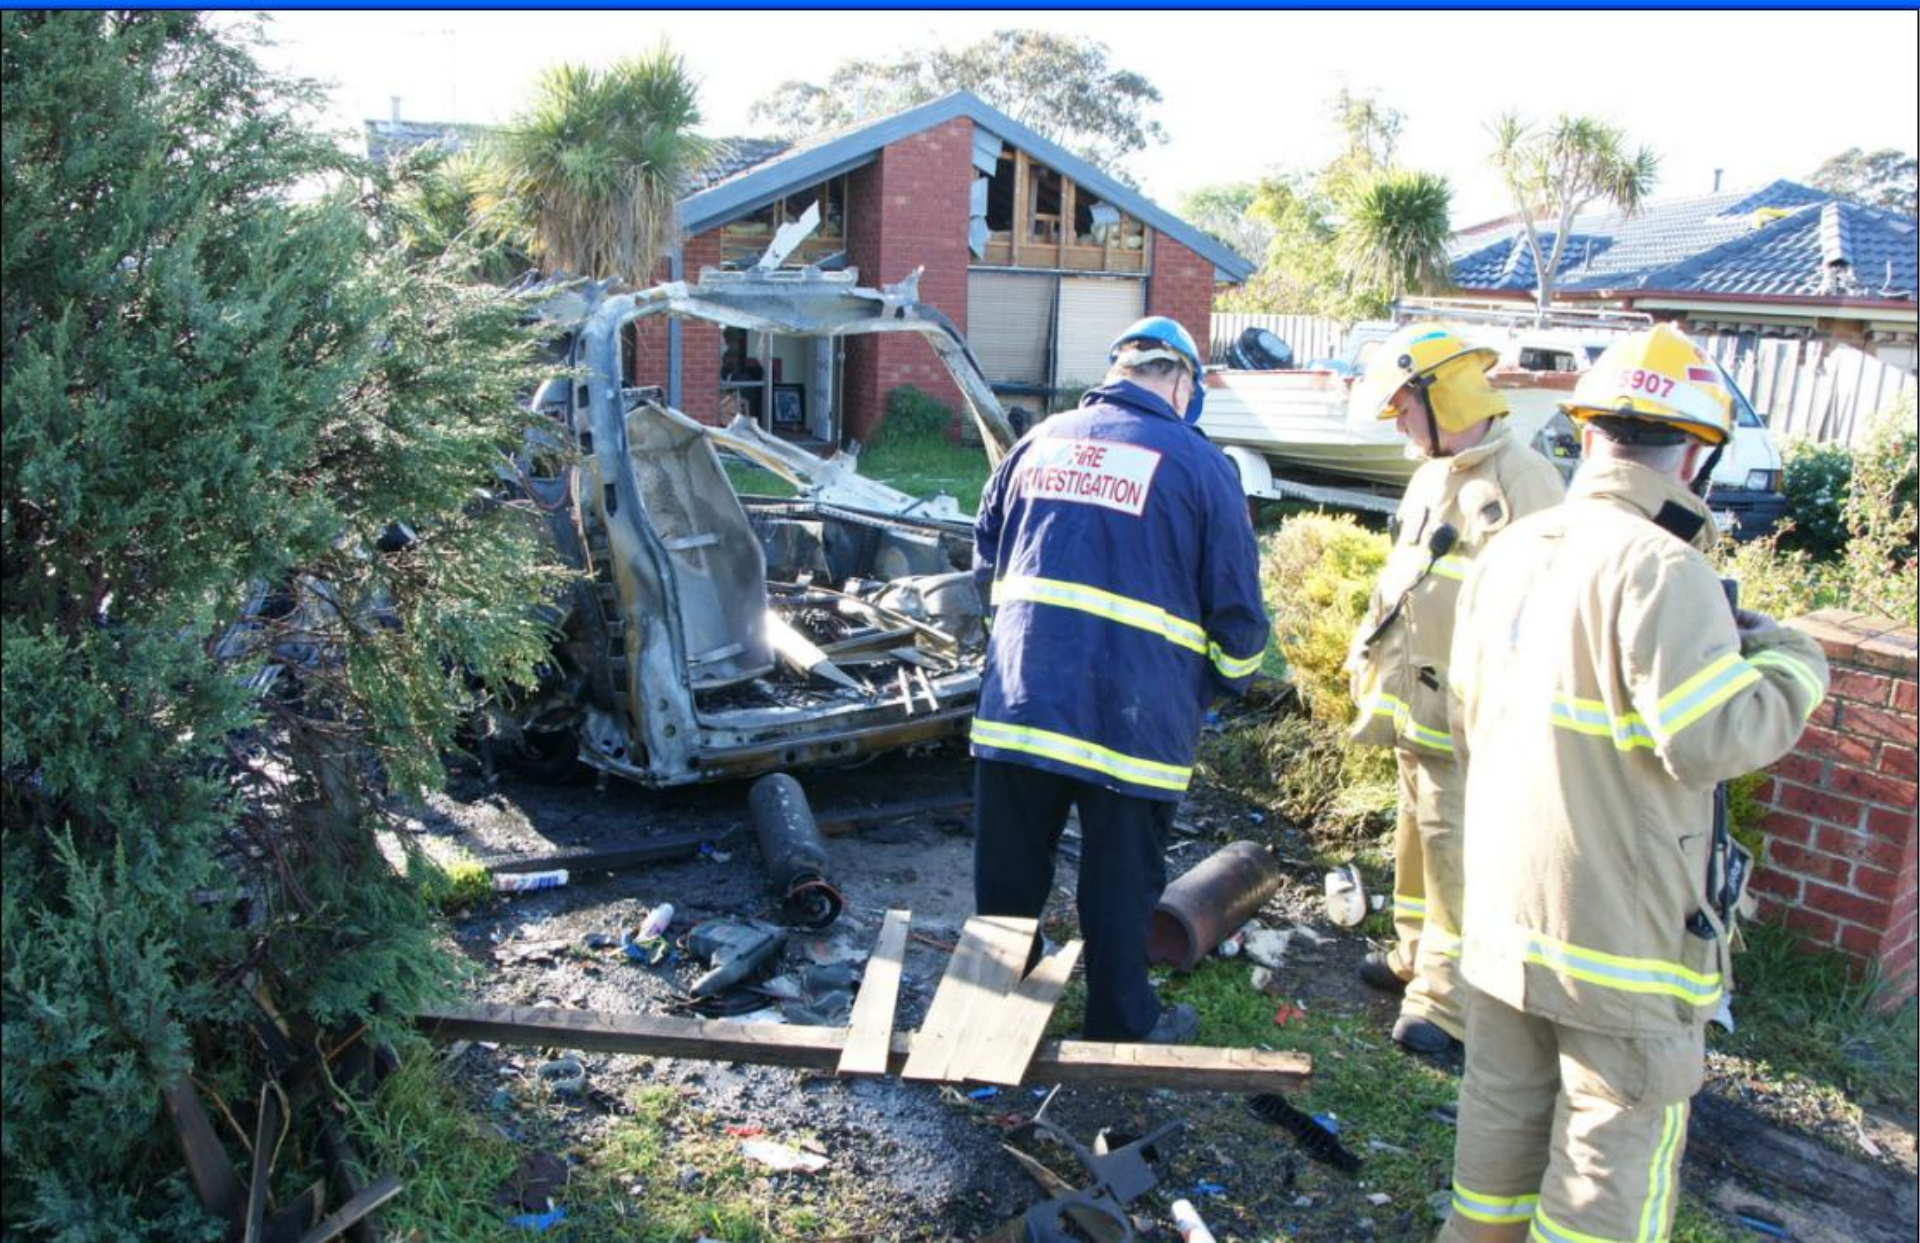

# Plumbers Van Acetylene Gas Explosion

Melbourne 22<sup>nd</sup> October

CALTEX

CALTEX

CALTEX

CALTEX

CALTEX

CALTEX